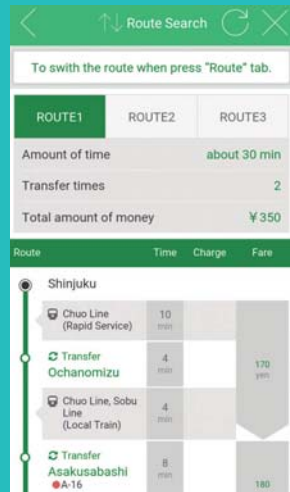

# JR-EAST Train Info

With JR-EAST Train Info, you can easily view the information you need when using JR-EAST trains and station facilities.

\*Some functions can also be used offline

## 1 Information on Major JR-EAST Stations

View information on about 150 major JR-EAST stations.

## 2 Service Status

View information on train service. Details are available by selecting the specific area.

## 3 Route Search

Search for fare and journey time information by entering the departure and arrival stations.