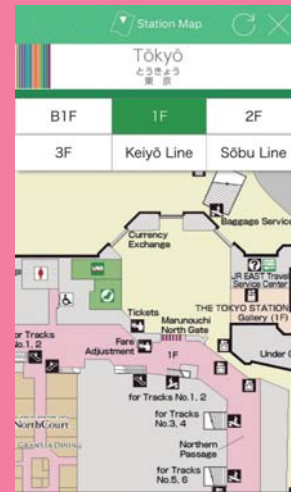

## 1 Information on Major JR-EAST Stations

View information on about 150 major JR-EAST stations.

## 2 Service Status

View information on train service. Details are available by selecting the specific area.

## 3 Route Search

Search for fare and journey time information by entering the departure and arrival stations.

## 4 Station Map

View the station layout. "JR EAST FREE Wi-Fi" is accessible in areas marked by the on the map.