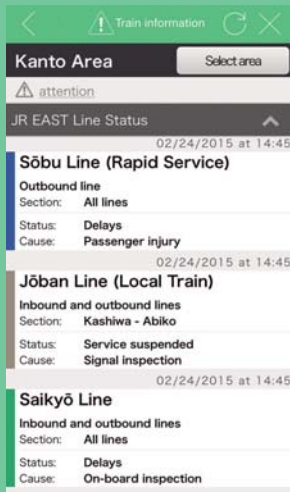

# JR-EAST Train Info

With JR-EAST Train Info, you can easily view the information you need when using JR-EAST trains and station facilities.

\*Some functions can also be used offline

## 1 Information on Major JR-EAST Stations

View information on about 150 major JR-EAST stations.

## 2 Service Status

View information on train service. Details are available by selecting the specific area.

## 3 Route Search

Search for fare and journey time information by entering the departure and arrival stations.