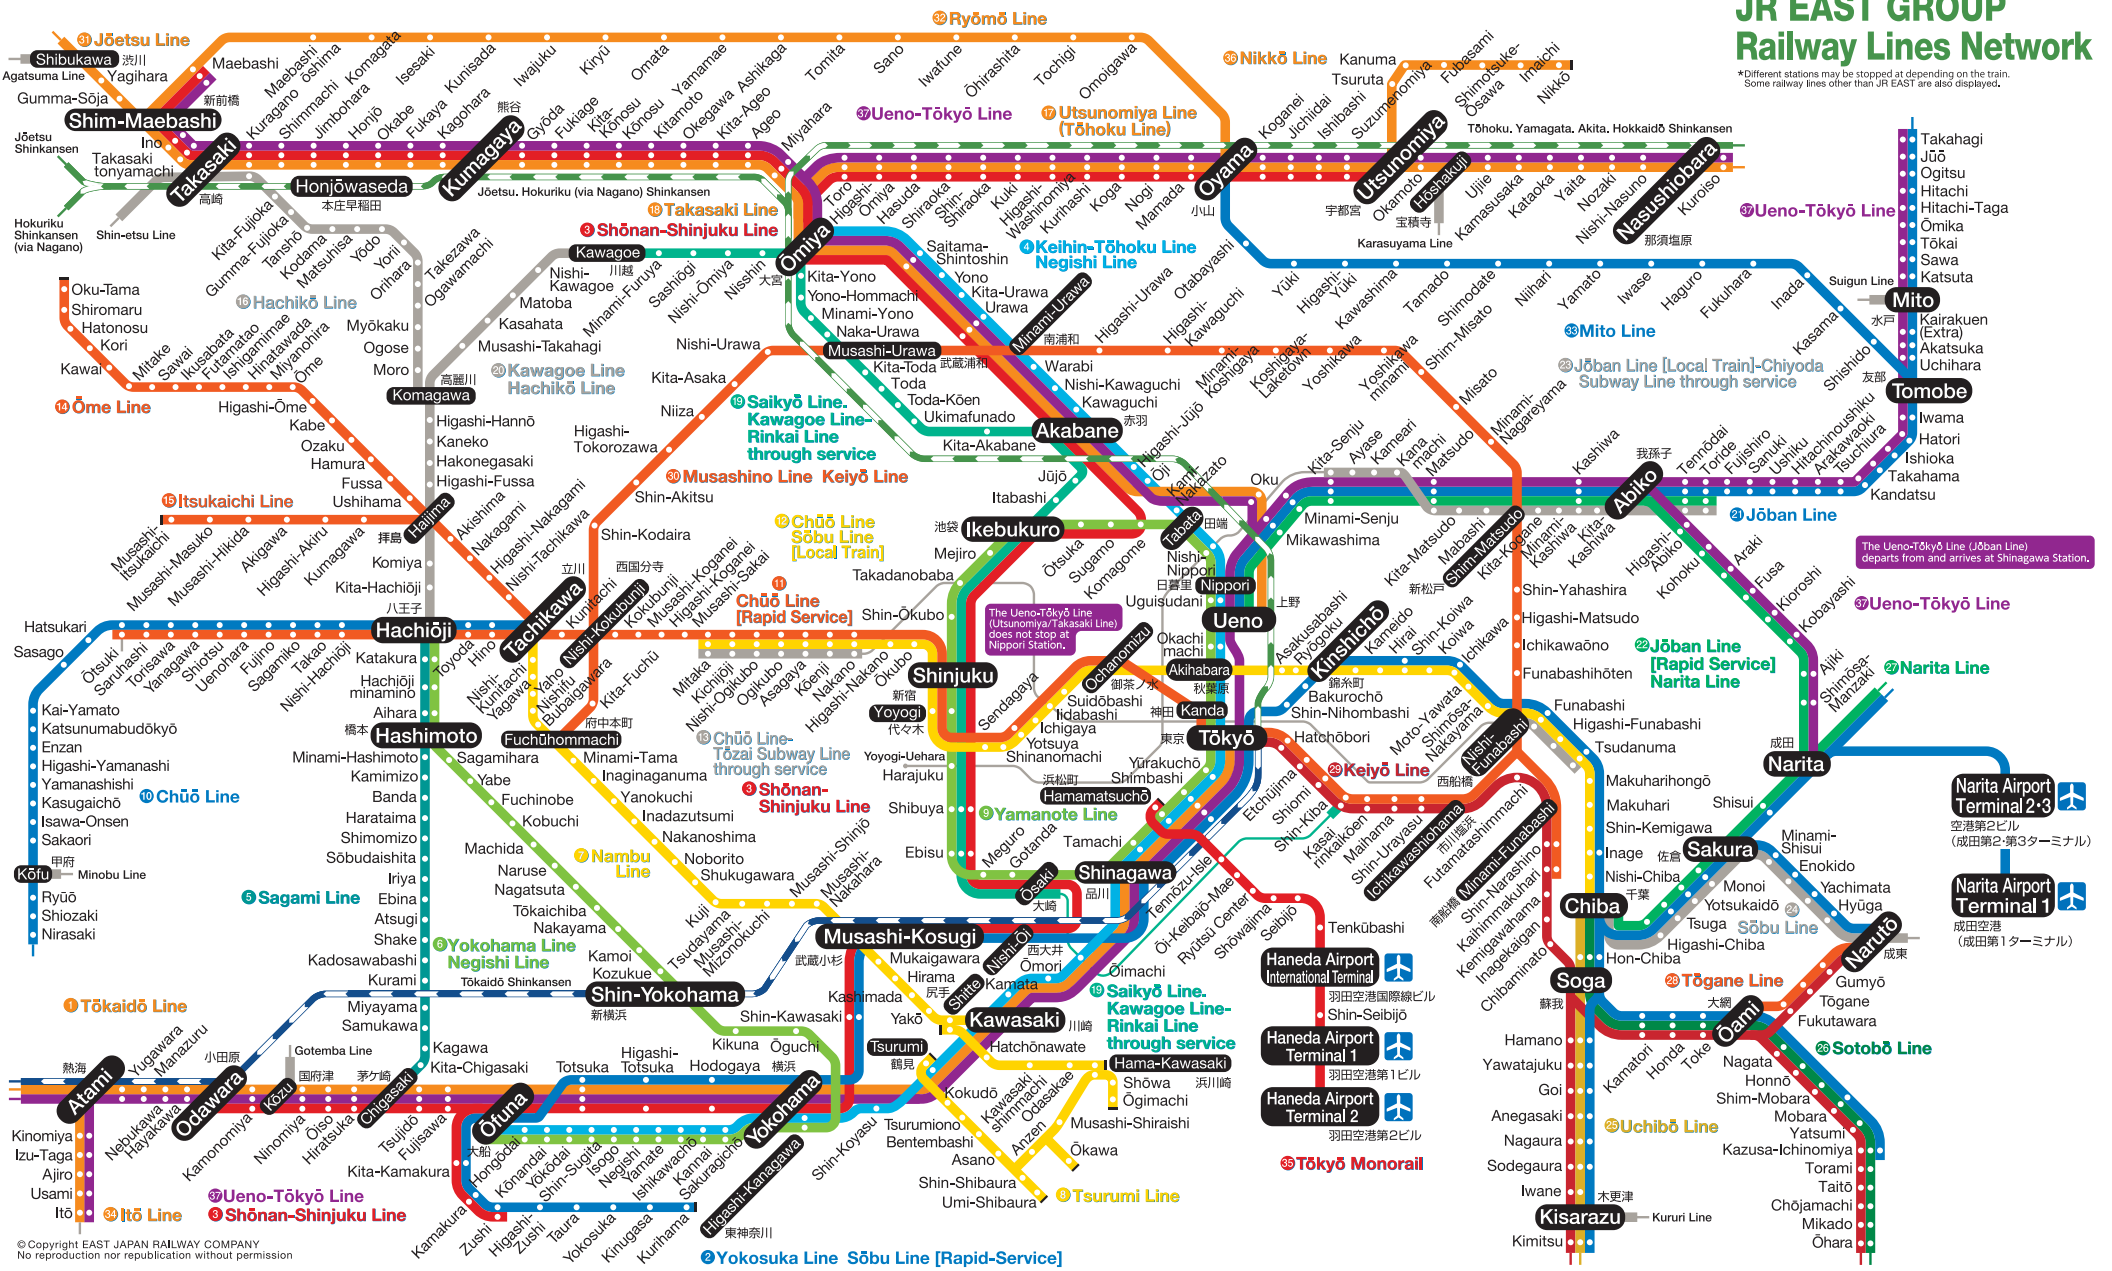

JR EAST GROUP Railway Lines Network

- ① Tōkaidō Line
- ② Yokosuka Line Sōbu Line [Rapid Service]
- ③ Shōnan-Shinjuku Line
- ④ Keihin-Tōhoku Line Negishi Line
- ⑤ Sagami Line
- ⑥ Yokohama Line Negishi Line
- ⑦ Nambu Line
- ⑧ Tsurumi Line
- ⑨ Yamanote Line
- ⑩ Chūō Line
- ⑪ Chūō Line [Rapid Service]
- ⑫ Chūō Line Sōbu Line [Local Train]
- ⑬ Chūō Line-Tōzai Subway Line through service
- ⑭ Ōme Line
- ⑮ Itsukaichi Line
- ⑯ Hachikō Line
- ⑰ Utsunomiya Line (Tōhoku Line)
- ⑱ Takasaki Line
- ⑲ Saikyō Line, Kawagoe Line-Rinkai Line through service
- ⑳ Kawagoe Line Hachikō Line
- ㉑ Jōban Line
- ㉒ Jōban Line [Rapid Service] Narita Line
- ㉓ Jōban Line [Local Train]-Chiyoda Subway Line through service
- ㉔ Sōbu Line
- ㉕ Takasaki Line
- ㉖ Sotobō Line
- ㉗ Narita Line
- ㉘ Tōgane Line
- ㉙ Keiyō Line
- ㉚ Musashino Line Keiyō Line
- ㉛ Jōetsu Line
- ㉜ Ryōmō Line
- ㉝ Uchibō Line
- ㉞ Itō Line
- ㉟ Tōkyō Monorail
- ㊱ Nikkō Line
- ㊲ Ueno-Tōkyō Line

2016.3.26